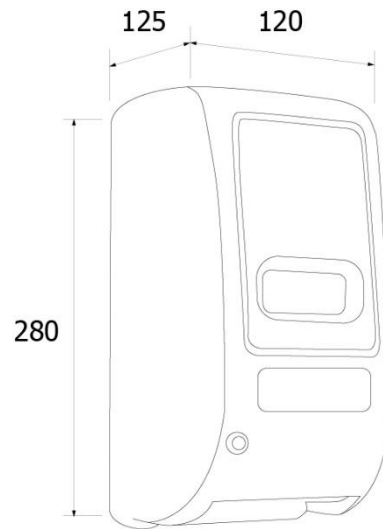

Brand : VRH, Thailand
Name : Automatic soap/alcohol dispenser
Item Code : MDL11-SSD002-AYT699W
Designer :
Color / Finish: White
Dimensions : 120 x 280 x 125 mm

Product info:

- Automatic soap/alcohol dispenser
- 1000ml
- white